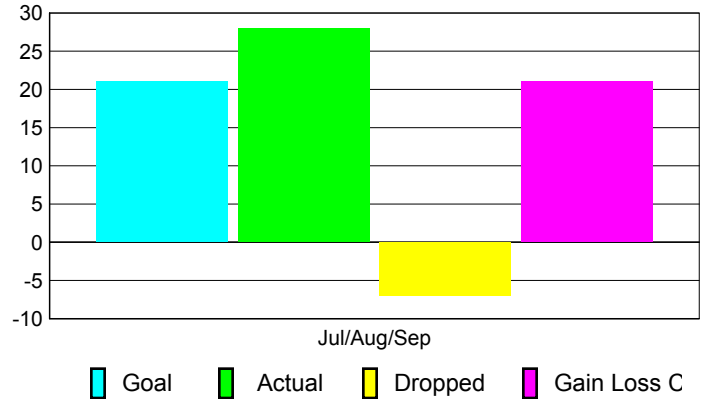

### YTD Status Quo Clubs 2010-2011

Status Quo Clubs Compared to Status Quo Members

## MEMBERSHIP

Membership Results  
2010-2011

Membership  
2009-2010

Month	Net Memb Goal	Actual New Memb	Actual Dropped Memb	Gain/Loss of Memb	Gain/Loss of Memb
Jul/Aug/Sep	21	28	-7	21	-13
<b>Totals</b>	<b>21</b>	<b>28</b>	<b>-7</b>	<b>21</b>	<b>-13</b>

### Membership Results 2010-2011

Goal, New, Dropped, Gain/Loss

### Comparison of Membership Gain/Loss

Current Year Compared to the Previous Year